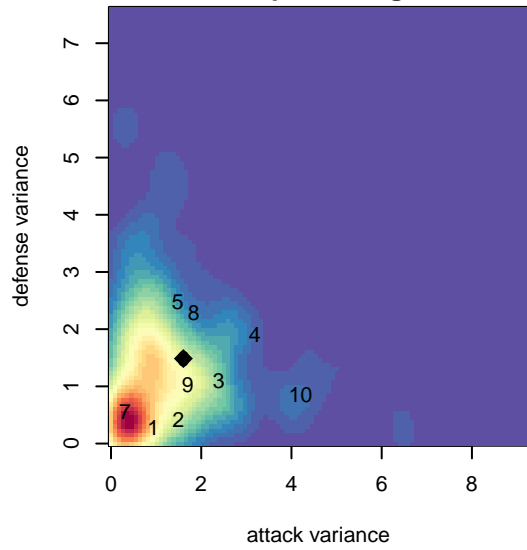

Spokane Sounders A G00

Spokane SC Shadow
 Spokane, WA
 G00 total strength=1946
 attack=78.45 defense=35.93
 spr league = Win RCL G00 Div 1
 notes= Moon 2016

alt names used:
 Spokane Sounders G00-A
 Spokane Sounders G00A – Moon
 Spokane Sounders G00-A
 Spokane Sounders G00-A

Venues played:
 2016 Win RCL G00 Div 1
 2016 PacNW Winter Classic Premier U17
 2016 WYS Championship G00

Spokane Sounders A G00
 Dots are actual minus expected GF (blue circles) and GA (red triangles).
 Blue line is smoothed change in attack strength. Red is smoothed change in defense strength.

**attack and defense variance (black dot)
relative to other teams
and top 10 in region**

**attack and defense rating
relative to others at age
and all opponents in last 13 months**

**attack and defense rating
relative to others at age
and all opponents in last 13 months**

Performance relative to 13 month average

Performance relative to 13 month average

Distribution of opponents
 Red = Lose zone, Blue = Win zone, Green = Even
 Black line separates win/lose zones

lot. A=Neither has attack advantage, B=Opponent has both attack and defense advantage, C=Opponent has both attack and defense disadvantage, D=Both have