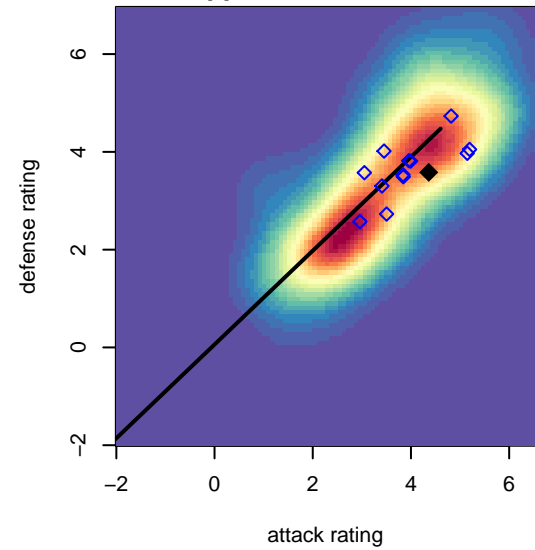

Spokane Sounders A G00

Spokane SC Shadow
 Spokane, WA
 G00 total strength=1946
 attack=78.45 defense=35.93
 spr league = Win RCL G00 Div 1
 notes= Moon 2016

alt names used:
 Spokane Sounders G00-A
 Spokane Sounders G00A – Moon
 Spokane Sounders G00-A
 Spokane Sounders G00-A

Venues played:
 2016 Win RCL G00 Div 1
 2016 PacNW Winter Classic Premier U17
 2016 WYS Championship G00

Spokane Sounders A G00
 Dots are actual minus expected GF (blue circles) and GA (red triangles).
 Blue line is smoothed change in attack strength. Red is smoothed change in defense strength.

**attack and defense variance (black dot)
relative to other teams
and top 10 in region**

**attack and defense rating
relative to others at age
and all opponents in last 13 months**

**attack and defense rating
relative to others at age
and all opponents in last 13 months**

Performance relative to 13 month average

Performance relative to 13 month average

Distribution of opponents
 Red = Lose zone, Blue = Win zone, Green = Even
 Black line separates win/lose zones

lot. A=Neither has attack advantage, B=Opponent has both attack and defense advantage, C=Opponent has both attack and defense disadvantage, D=Both have