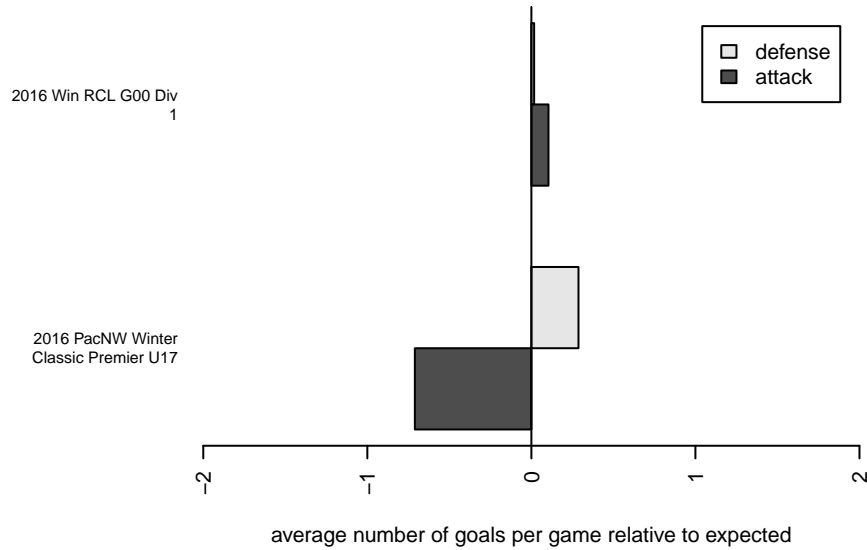

Venues played:
 2016 Win RCL G00 Div 1
 2016 PacNW Winter Classic Premier U17
 2016 WYS Championship G00

Spokane Sounders A G00
 Dots are actual minus expected GF (blue circles) and GA (red triangles).
 Blue line is smoothed change in attack strength. Red is smoothed change in defense strength.

**attack and defense variance (black dot)
relative to other teams
and top 10 in region**

**attack and defense rating
relative to others at age
and all opponents in last 13 months**

**attack and defense rating
relative to others at age
and all opponents in last 13 months**

Performance relative to 13 month average

Performance relative to 13 month average

Distribution of opponents
 Red = Lose zone, Blue = Win zone, Green = Even
 Black line separates win/lose zones

lot. A=Neither has attack advantage, B=Opponent has both attack and defense advantage, C=Opponent has both attack and defense disadvantage, D=Both have