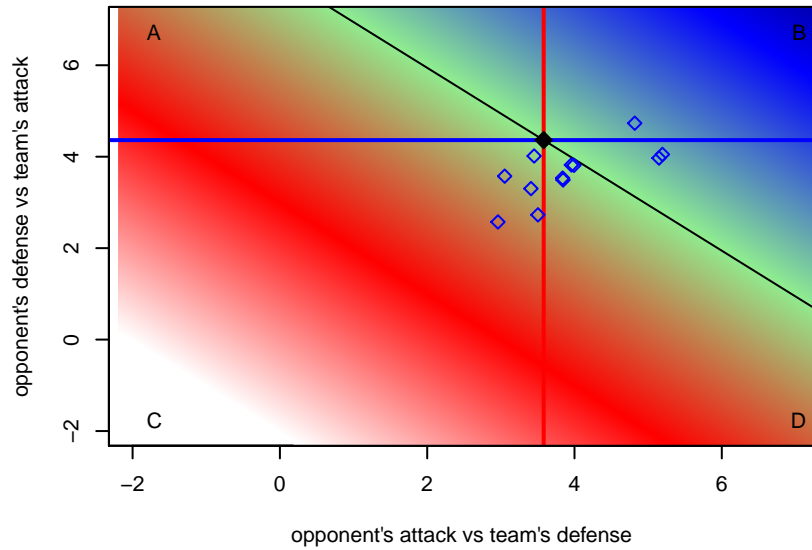

Venues played:
 2016 Win RCL G00 Div 1
 2016 PacNW Winter Classic Premier U17
 2016 WYS Championship G00

Spokane Sounders A G00
 Dots are actual minus expected GF (blue circles) and GA (red triangles).
 Blue line is smoothed change in attack strength. Red is smoothed change in defense strength.

**attack and defense variance (black dot)
relative to other teams
and top 10 in region**

**attack and defense rating
relative to others at age
and all opponents in last 13 months**

**attack and defense rating
relative to others at age
and all opponents in last 13 months**

Performance relative to 13 month average

Performance relative to 13 month average

Distribution of opponents
 Red = Lose zone, Blue = Win zone, Green = Even
 Black line separates win/lose zones

lot. A=Neither has attack advantage, B=Opponent has both attack and defense advantage, C=Opponent has both attack and defense disadvantage, D=Both have