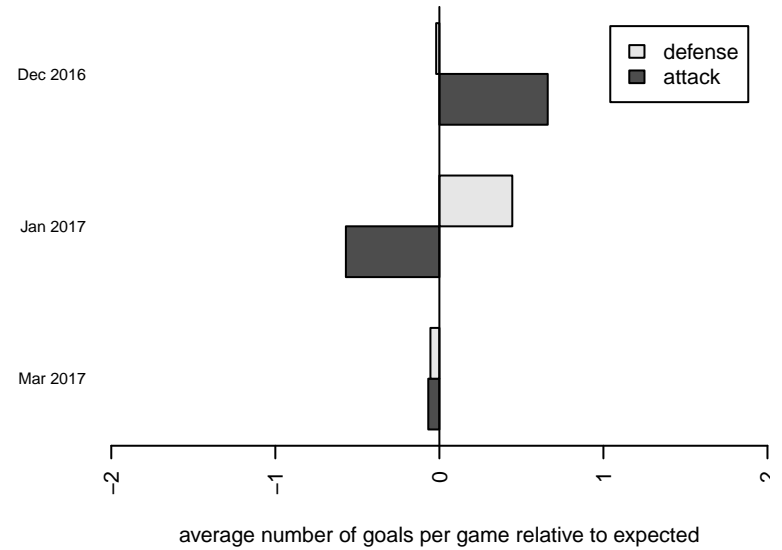

Venues played:
 2016 Win RCL G00 Div 1
 2016 PacNW Winter Classic Premier U17
 2016 WYS Championship G00

Spokane Sounders A G00
 Dots are actual minus expected GF (blue circles) and GA (red triangles).
 Blue line is smoothed change in attack strength. Red is smoothed change in defense strength.

**attack and defense variance (black dot)
relative to other teams
and top 10 in region**

**attack and defense rating
relative to others at age
and all opponents in last 13 months**

**attack and defense rating
relative to others at age
and all opponents in last 13 months**

Performance relative to 13 month average

Performance relative to 13 month average

Distribution of opponents
 Red = Lose zone, Blue = Win zone, Green = Even
 Black line separates win/lose zones

lot. A=Neither has attack advantage, B=Opponent has both attack and defense advantage, C=Opponent has both attack and defense disadvantage, D=Both have