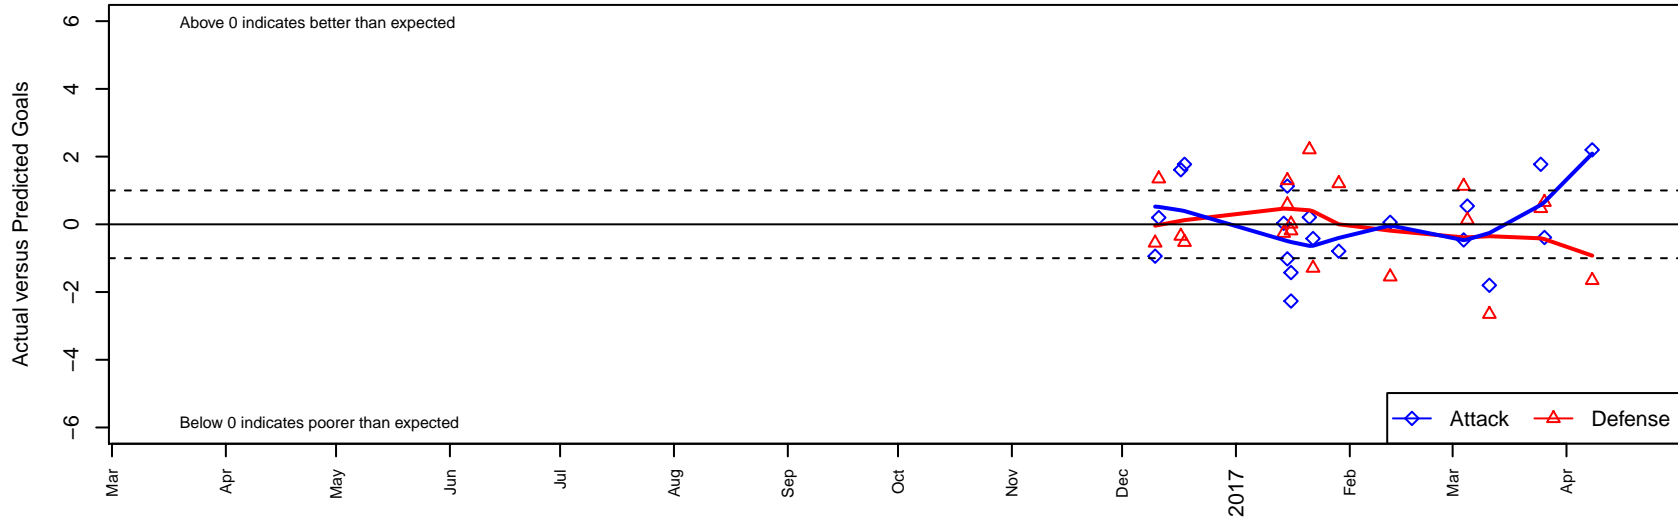

Spokane Sounders A G00

Spokane SC Shadow
 Spokane, WA
 G00 total strength=1946
 attack=78.45 defense=35.93
 spr league = Win RCL G00 Div 1
 notes= Moon 2016

alt names used:
 Spokane Sounders G00-A
 Spokane Sounders G00A – Moon
 Spokane Sounders G00-A
 Spokane Sounders G00-A

Venues played:
 2016 Win RCL G00 Div 1
 2016 PacNW Winter Classic Premier U17
 2016 WYS Championship G00

Spokane Sounders A G00
 Dots are actual minus expected GF (blue circles) and GA (red triangles).
 Blue line is smoothed change in attack strength. Red is smoothed change in defense strength.

**attack and defense variance (black dot)
relative to other teams
and top 10 in region**

**attack and defense rating
relative to others at age
and all opponents in last 13 months**

**attack and defense rating
relative to others at age
and all opponents in last 13 months**

Performance relative to 13 month average

Performance relative to 13 month average

Distribution of opponents
 Red = Lose zone, Blue = Win zone, Green = Even
 Black line separates win/lose zones

lot. A=Neither has attack advantage, B=Opponent has both attack and defense advantage, C=Opponent has both attack and defense disadvantage, D=Both have