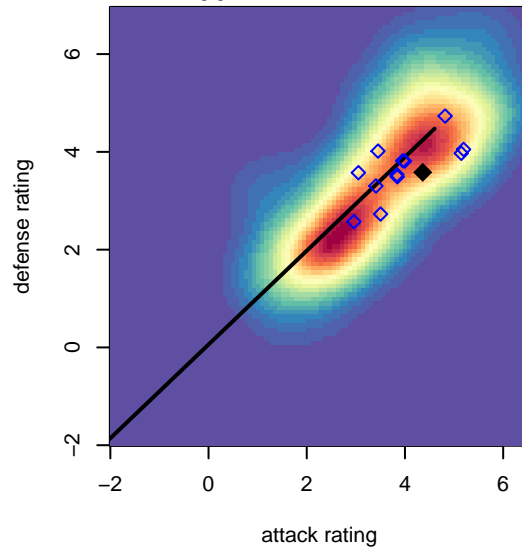

Spokane Sounders A G00

Spokane SC Shadow
 Spokane, WA
 G00 total strength=1946
 attack=78.45 defense=35.93
 spr league = Win RCL G00 Div 1
 notes= Moon 2016

alt names used:
 Spokane Sounders G00-A
 Spokane Sounders G00A – Moon
 Spokane Sounders G00-A
 Spokane Sounders G00-A

Venues played:
 2016 Win RCL G00 Div 1
 2016 PacNW Winter Classic Premier U17
 2016 WYS Championship G00

Spokane Sounders A G00
 Dots are actual minus expected GF (blue circles) and GA (red triangles).
 Blue line is smoothed change in attack strength. Red is smoothed change in defense strength.

**attack and defense variance (black dot)
relative to other teams
and top 10 in region**

**attack and defense rating
relative to others at age
and all opponents in last 13 months**

**attack and defense rating
relative to others at age
and all opponents in last 13 months**

Performance relative to 13 month average

Performance relative to 13 month average

Distribution of opponents
 Red = Lose zone, Blue = Win zone, Green = Even
 Black line separates win/lose zones

lot. A=Neither has attack advantage, B=Opponent has both attack and defense advantage, C=Opponent has both attack and defense disadvantage, D=Both have